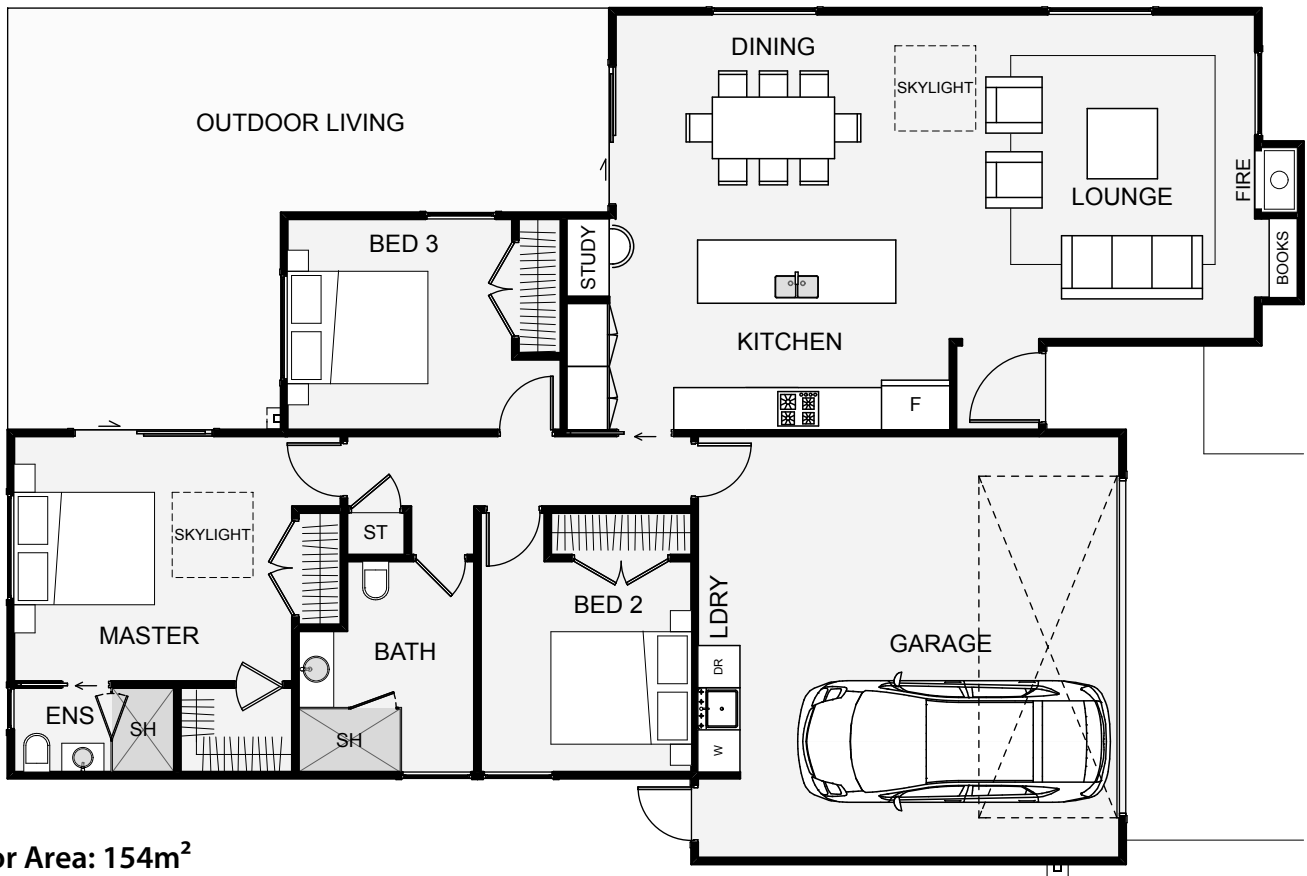

The Nero is designed as a compact home with a small footprint and narrow in width. The home includes everything one needs in a modern home and can be suited to a large number of sections. The change in exterior shapes allows for two cladding types to be used and look great while doing so. The hallway of this home can also be extended to add another room or brought in to make it a two bedroom home. Your money is well spent on a cost effective, yet architectural home with this new home design.

Floor Area: 154m<sup>2</sup>

 2  
  3  
  2  
  17.8m  
  12.2m

Contact Lee:  
 Ph: 021 886 360  
 E: lee@bclhomes.co.nz  
[www.bclhomes.co.nz](http://www.bclhomes.co.nz)