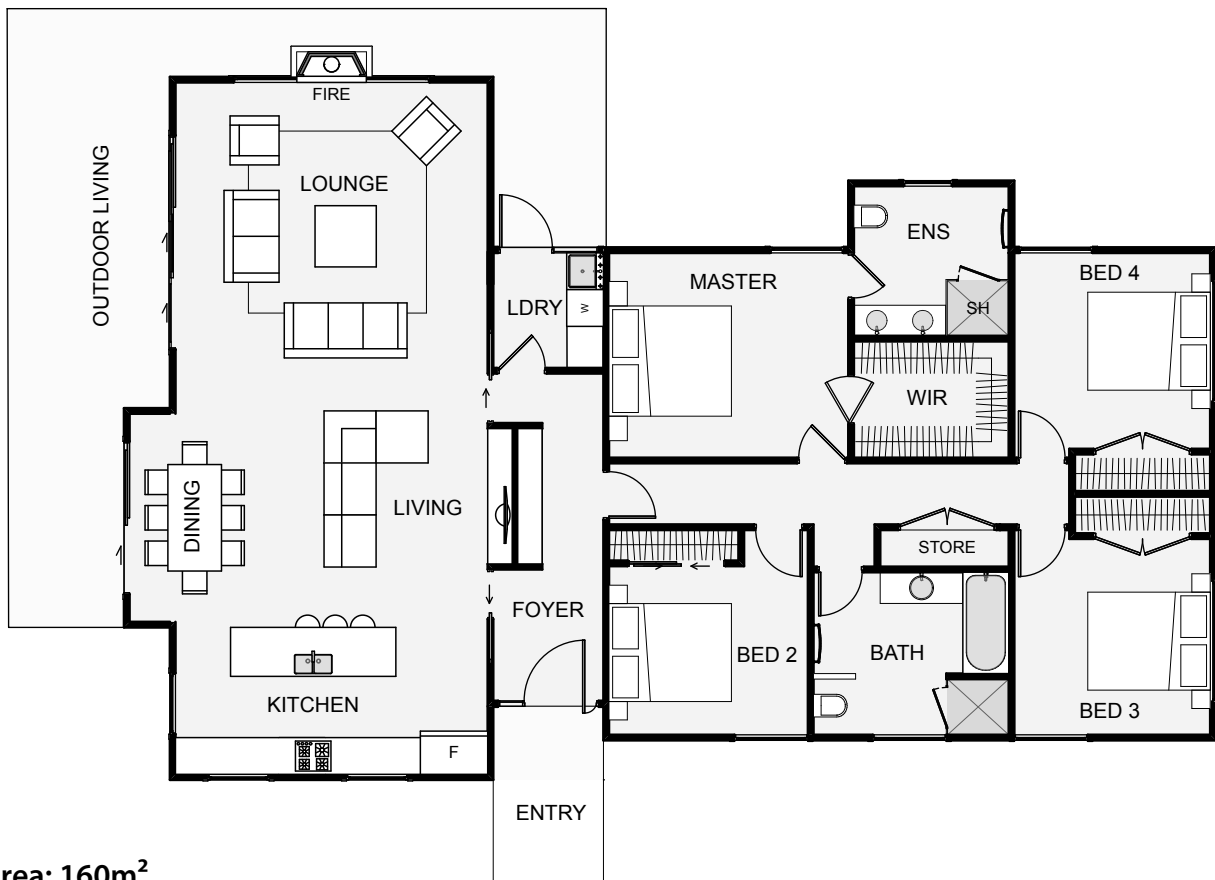

The Hart is small and compact yet is designed to feel large and open. The large glass windows bring in the surrounding environment and the high ceilings in the living space open the place up to feel larger than life. This home is designed to allow the natural integration of a garage into multiple sections of the house depending on its location or orientation. The Hart can be used as a bach or a home, either would be a great architectural, four bedroom choice.

Floor Area: 160m²

 0
  4
  2
  17.8m
  11.9m

Contact Lee:
 Ph: 021 886 360
 E: lee@bclhomes.co.nz
www.bclhomes.co.nz